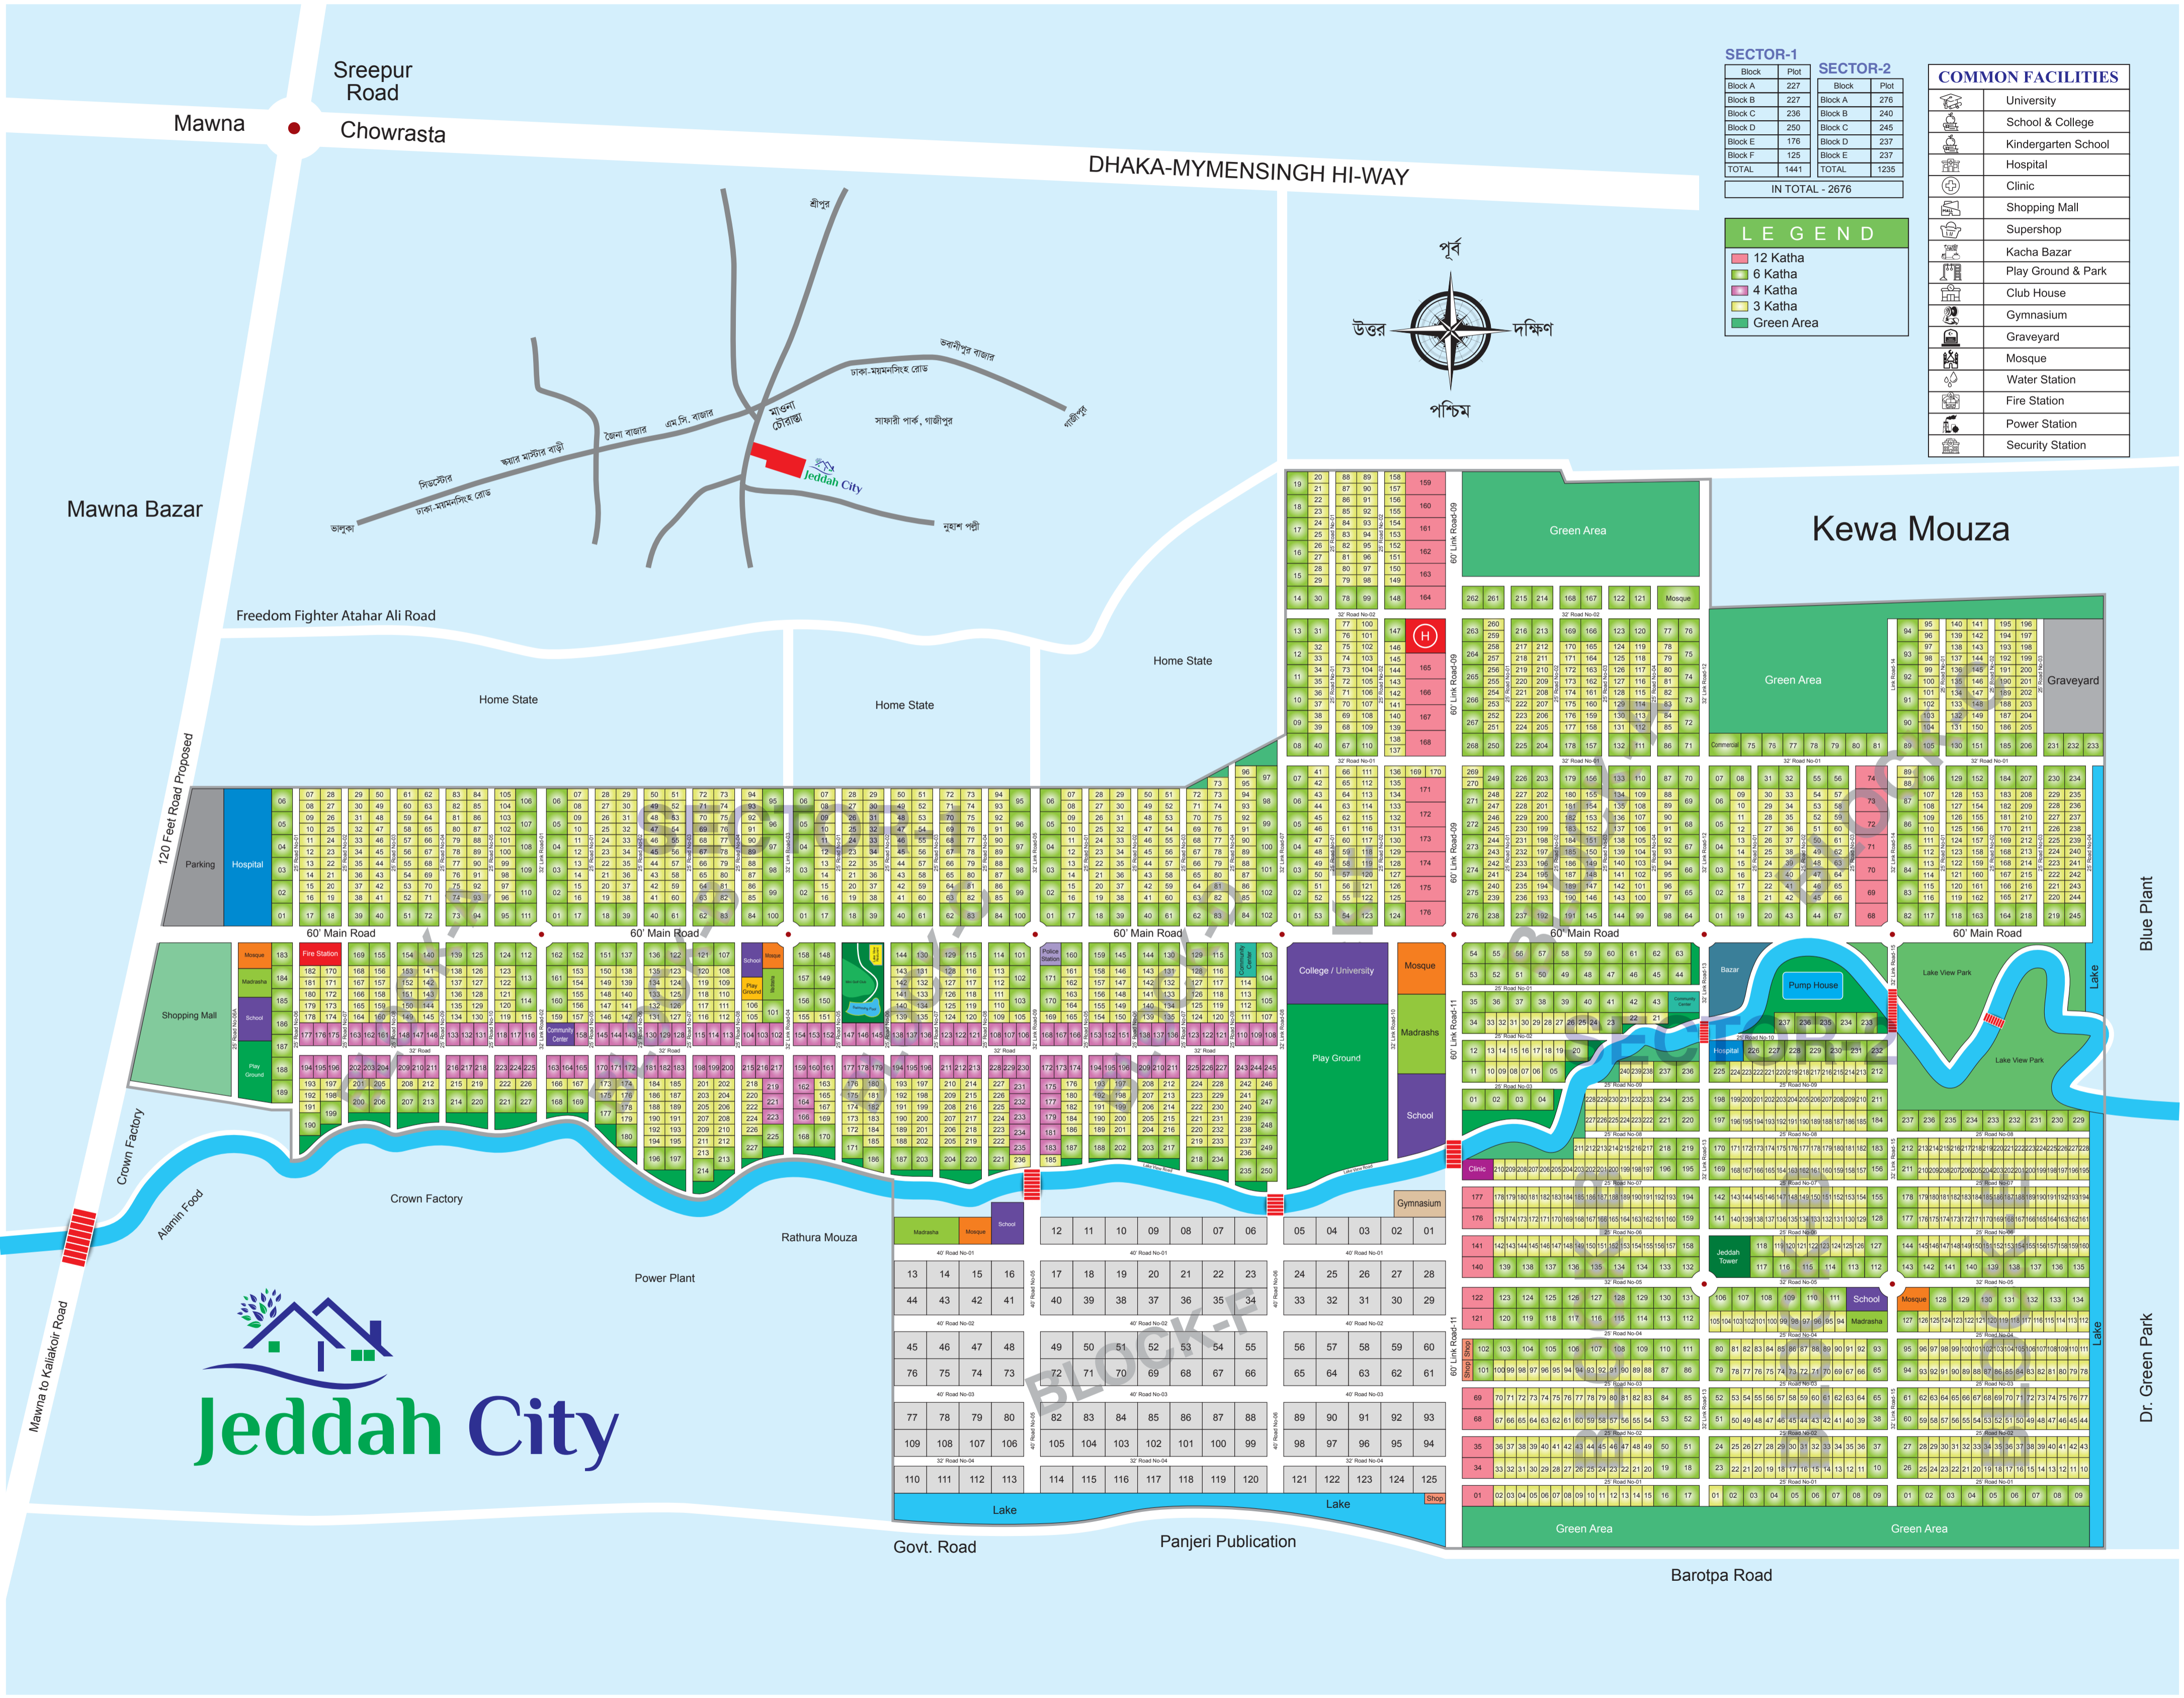

Sreepur Road
Chowrasta

Mawna

DHAKA-MYMENSINGH HI-WAY

SECTOR-1		SECTOR-2	
Block	Plot	Block	Plot
Block A	227	Block A	276
Block B	227	Block B	240
Block C	236	Block C	245
Block D	250	Block D	237
Block E	176	Block E	237
Block F	125	Block F	237
TOTAL	1441	TOTAL	1235

IN TOTAL - 2676

LEGEND	
	12 Katha
	6 Katha
	4 Katha
	3 Katha
	Green Area

COMMON FACILITIES	
	University
	School & College
	Kindergarten School
	Hospital
	Clinic
	Shopping Mall
	Supershop
	Kacha Bazar
	Play Ground & Park
	Club House
	Gymnasium
	Gravyard
	Mosque
	Water Station
	Fire Station
	Power Station
	Security Station

Mawna Bazar

Freedom Fighter Atahar Ali Road

Kewa Mouza

Blue Plant

Dr. Green Park